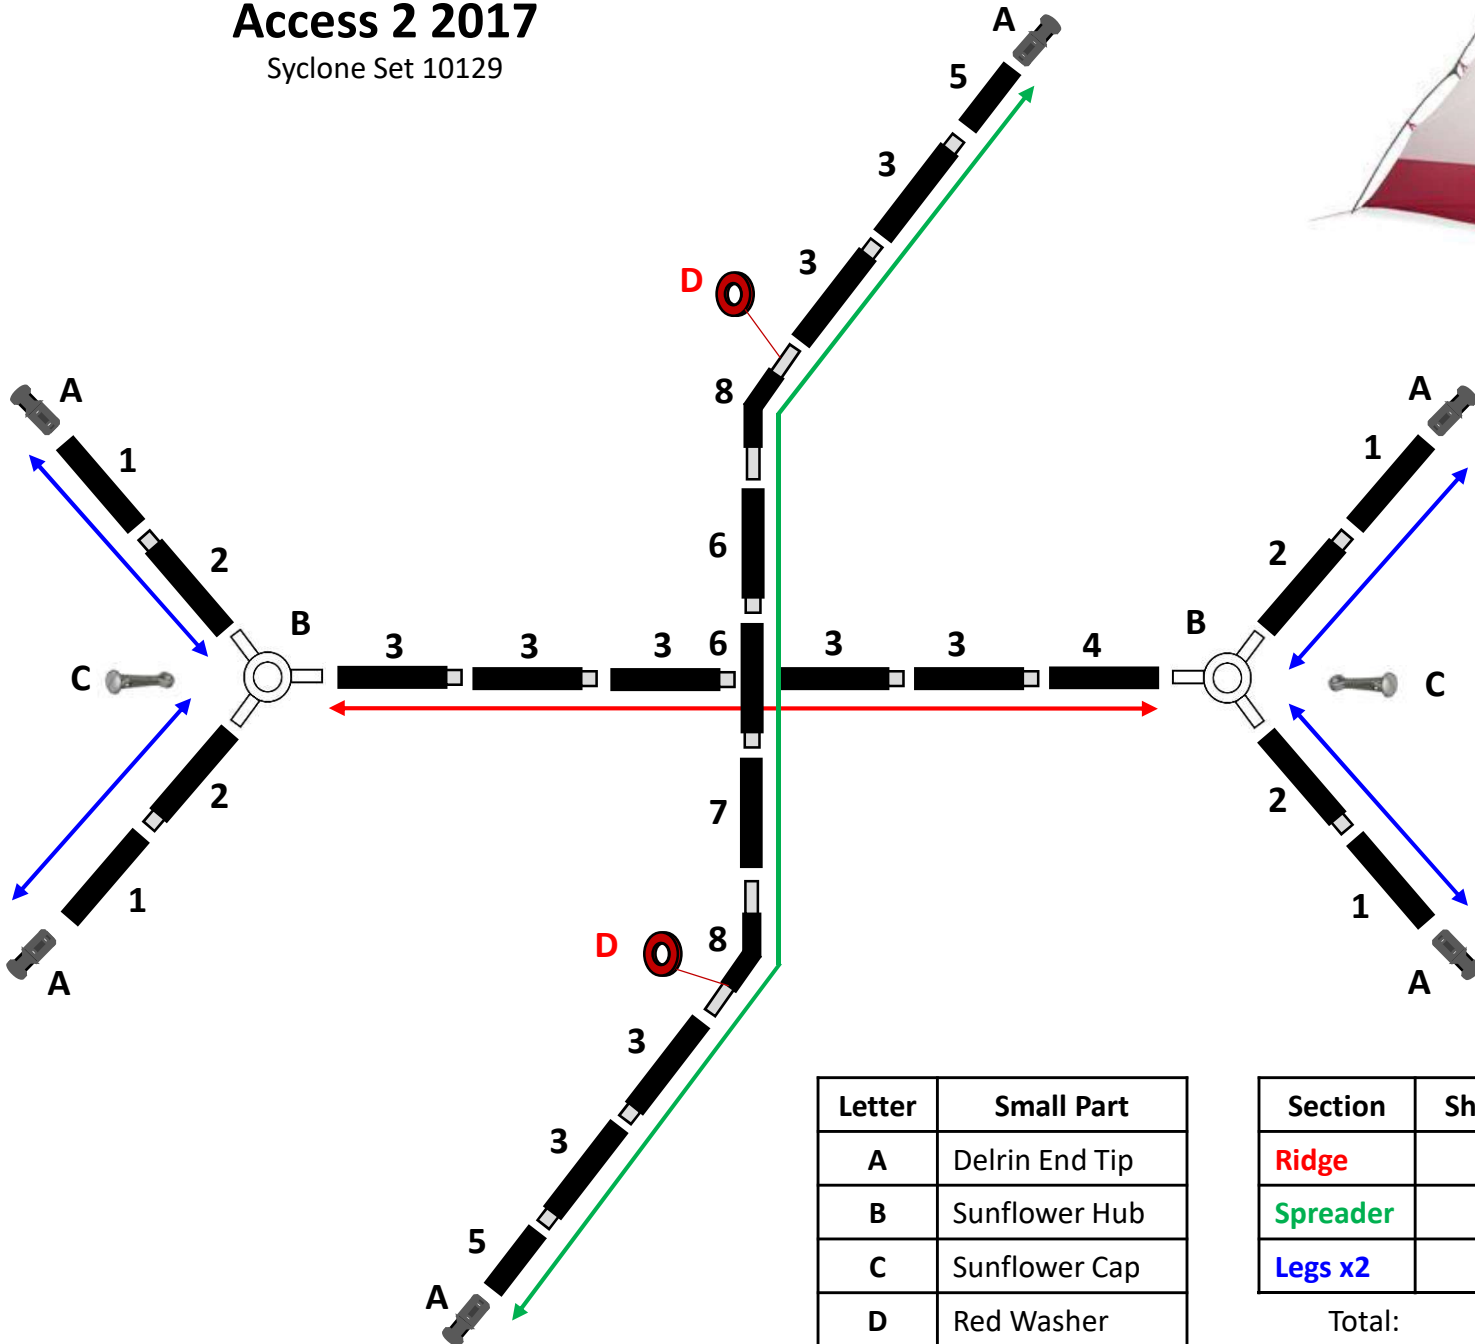

Access 2 2017

Syclone Set 10129

#	Syclone Pole Segment
1	SYC 17"
2	SYC 17" I
3	SYC 15" I
4	SYC 15"
5	SYC 8"
6	SYC 13" I
7	SYC 13"
8	145° Arch

Letter	Small Part
A	Delrin End Tip
B	Sunflower Hub
C	Sunflower Cap
D	Red Washer

Section	Shock Cord
Ridge	7.5'
Spreader	9.5'
Legs x2	6'
Total:	29'

CASCADE DESIGNS
WARRANTY & REPAIRS