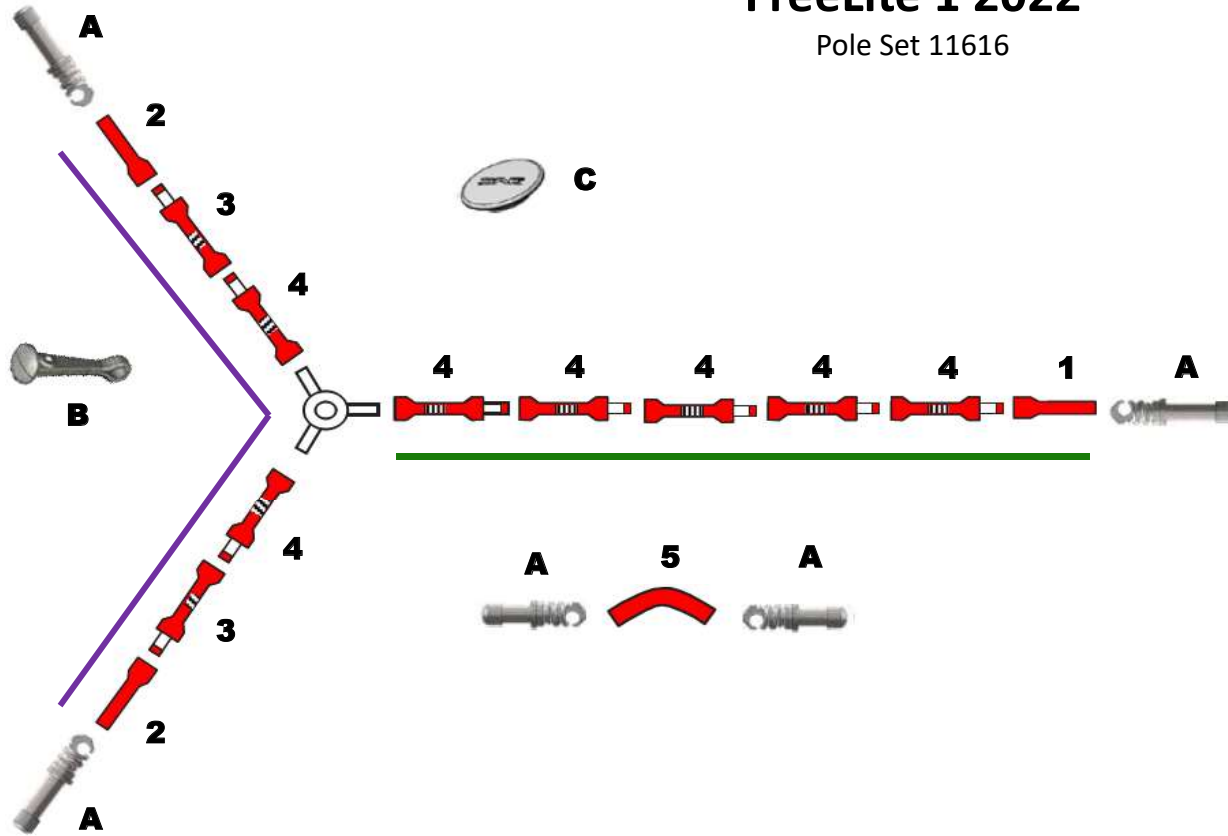

# FreeLite 1 2022

Pole Set 11616

Letter	Part
A	Screwlock Tip
B	Sunflower Cap
C	SM-Cap

#	Pole Segment
1	NFL 8.7 x 400mm
2	NFL 8.7 x 310mm
3	NFL 8.7 x 310mm Insert
4	NFL 8.7 x 400mm Insert
5	NFL 8.7 x 310mm P:10mm

Section	Shock Cord
Ridge	7'11"
Legs	6'8"
Spreader	1'

**Total 16'**