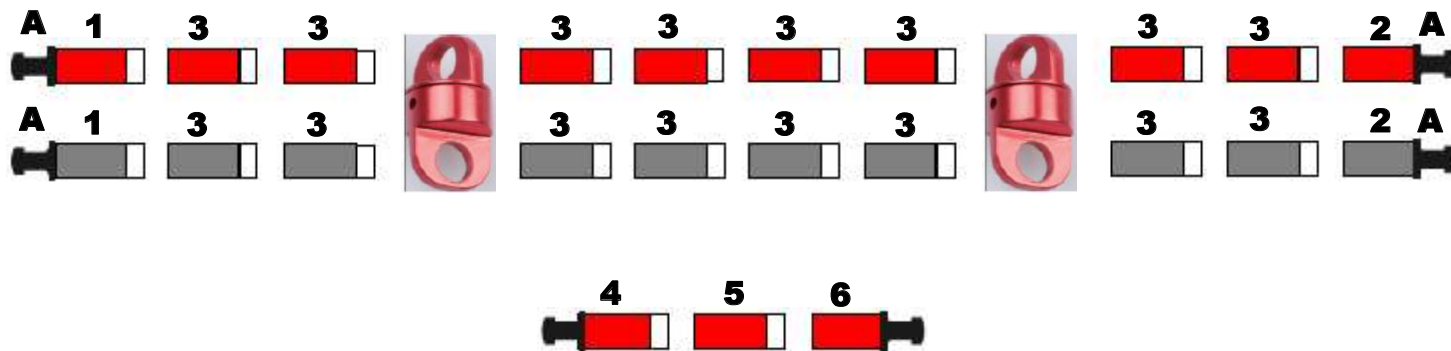

Elixir 2 2017

Pole Set 06210

#	Pole Segment
1	PF8.5 x 370mm Insert
2	PF8.5 x 370mm
3	PF8.5 x 405mm Insert
4	PF8.5 x 410mm Insert
5	PF8.5 x 430mm Insert
6	PF8.5 x 430mm

Letter	Part
A	Plastic End Tip – black 11mm
B	Swivel Hub 8.5mm

Section	Shock Cord
Ridge x2	13'
Spreader	4'

Total 30'