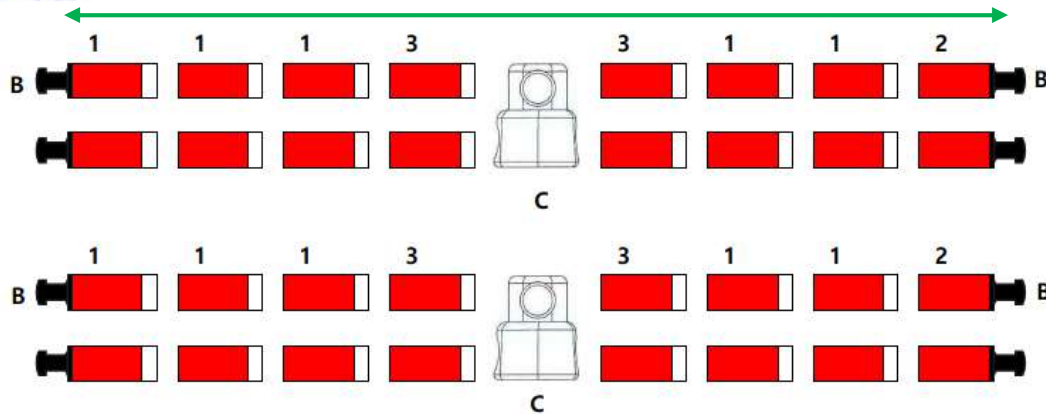

# Habitude 4 2020

Pole Set 11356

Pole 1 - Main

Pole 2 - Side

#	Pole Segment
1	PF11 x 418mm Insert
2	PF11 x 418mm
3	PF11 x 480mm Insert

Letter	Part
A	Plastic End tip- Red
B	Plastic End tip- Black
C	Swivel Hub #72-581

Section	Shock Cord
Ridge x2	18.5'
Side Pole x4	11.5'
<b>Total</b>	<b>83'</b>