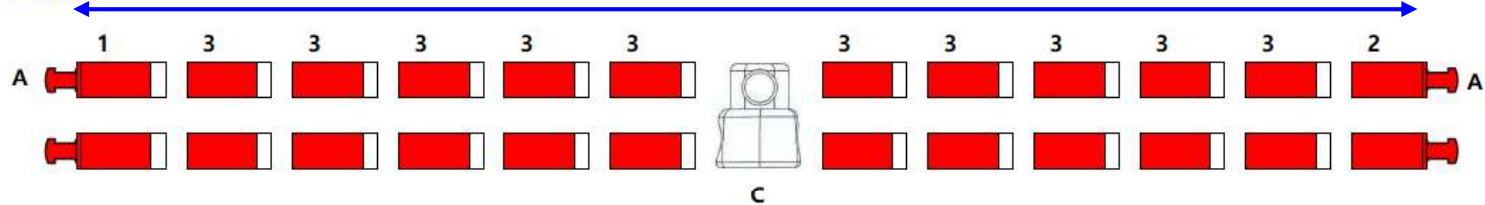

# Habitude 4 2020

Pole Set 11356

Pole 1 - Main

Pole 2 - Side

#	Pole Segment
1	PF11 x 418mm Insert
2	PF11 x 418mm
3	PF11 x 480mm Insert

Letter	Part
A	Plastic End tip- Red
B	Plastic End tip- Black
C	Swivel Hub #72-581

Section	Shock Cord
Ridge x2	18.5'
Side Pole x4	11.5'
<b>Total</b>	<b>83'</b>