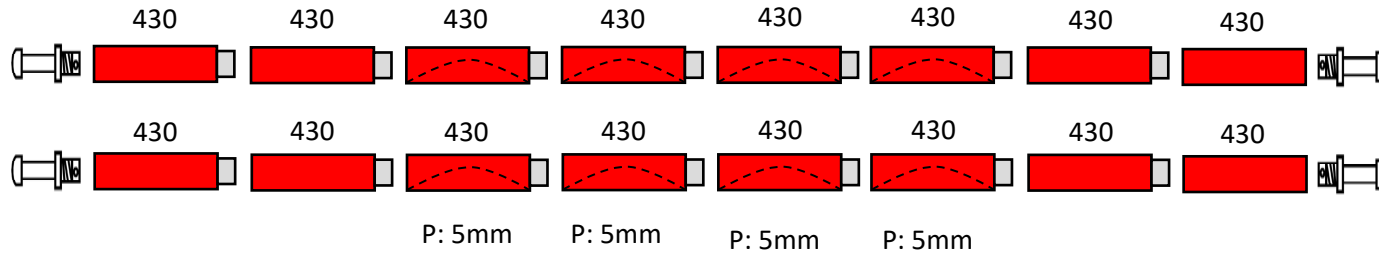

Tindheim 3 2023

FG SKU 10833

YUNAN POLE DETAILS

9.63mm OD
 Color: YT 322 RED EF
 Press-Fit End Inserts
 Aluminum End Tips

Segment	Shock Cord
Ridge x2	11.3'

Total: 23'