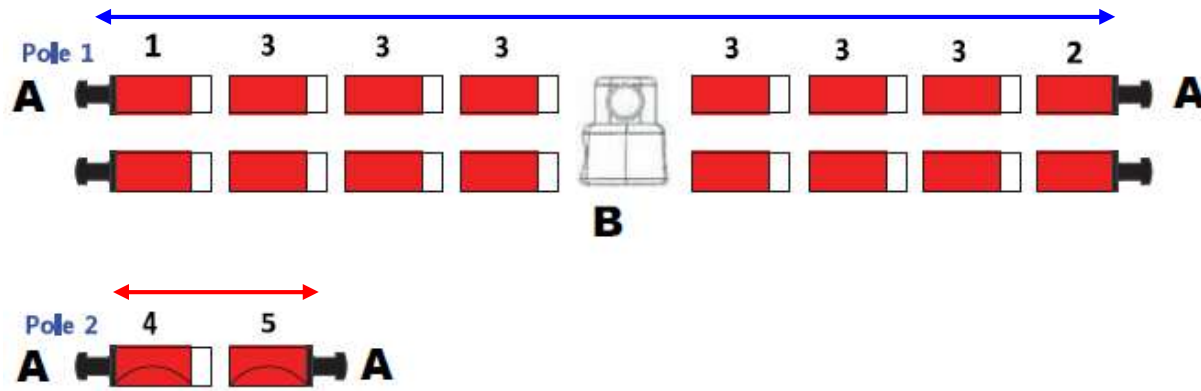

Zoic 1 2020

Pole Set 13045

#	Pole Segment
1	PF9.02 x 365mm Insert
2	PF9.02 x 365mm
3	PF9.02 x 455mm Insert
4	PF9.02 x 365mm Insert P
5	PF9.02 x 365mm P

Letter	Part
A	Plastic End Tip- Black
B	Swivel Hub #72-567

Section	Shock Cord
Ridge x2	11.5'
Spreader	2.5'

Total 25.5''