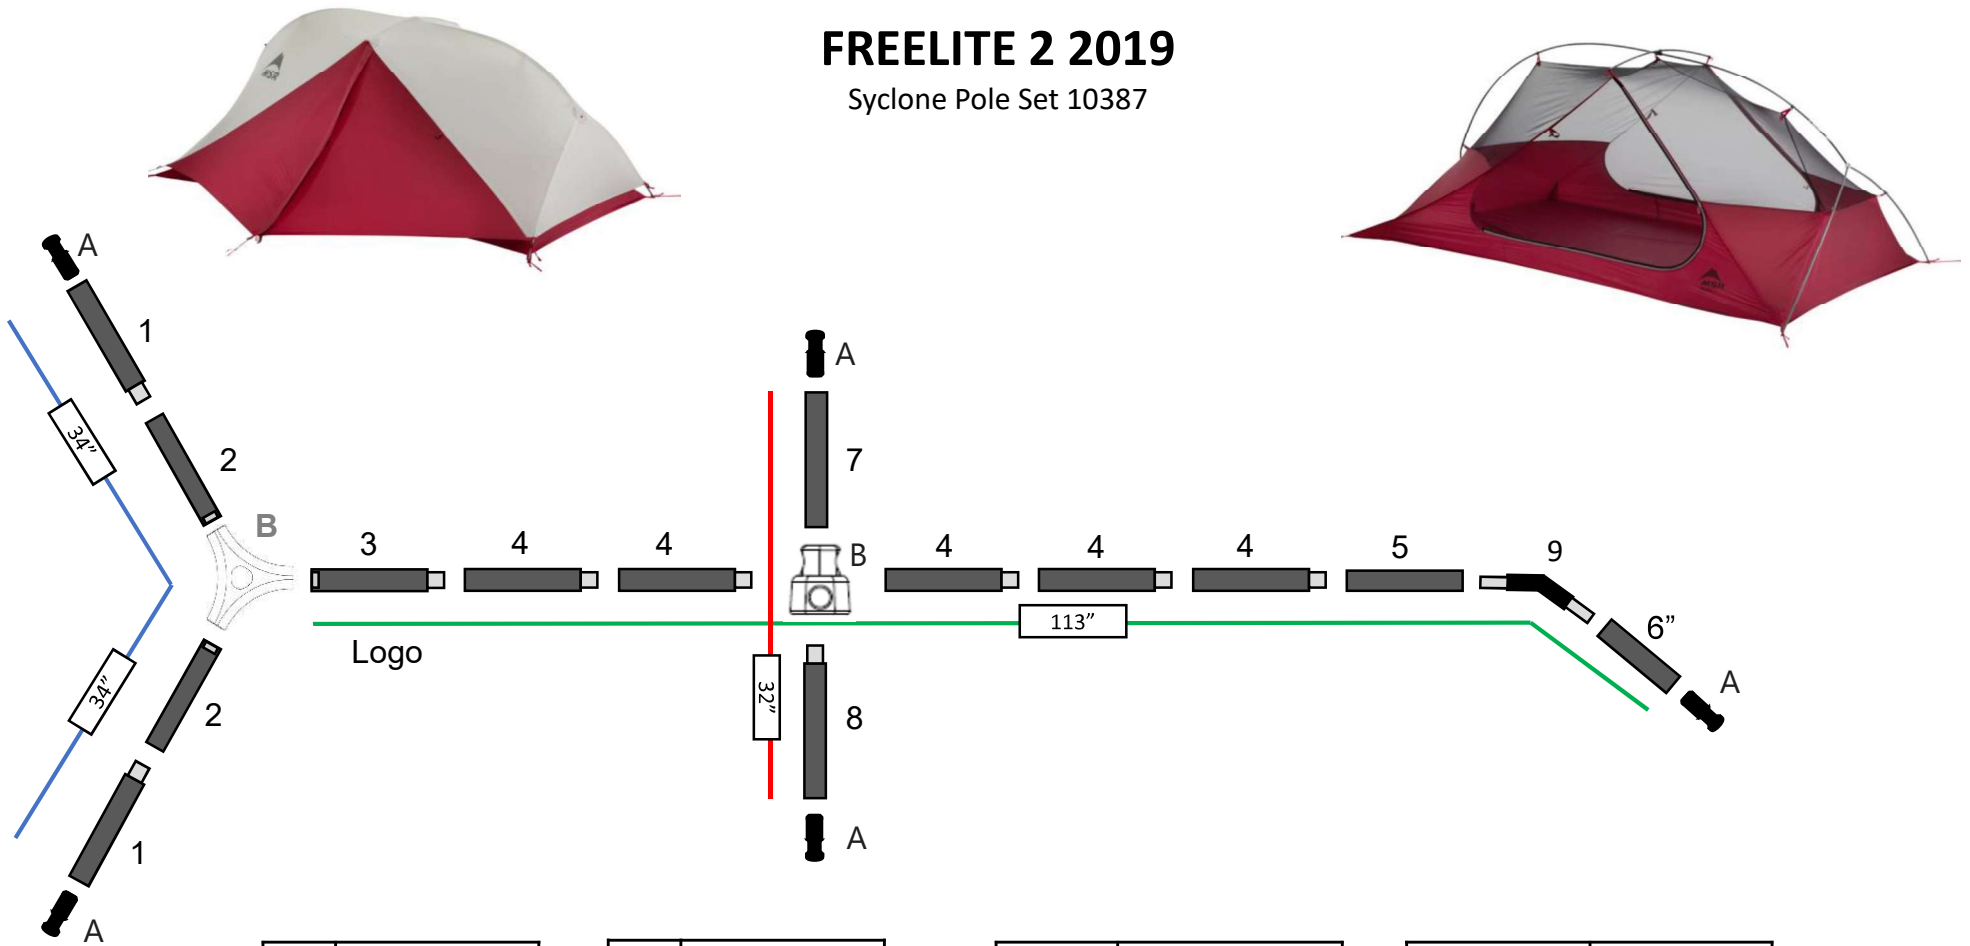

# FREELITE 2 2019

Syclone Pole Set 10387

#	Syclone Pole Segment
1	SYC 17" I
2	SYC 17" FI
3	SYC 14" IFI
4	SYC 14" I
5	SYC 15"
6	SYC 12"

#	Syclone Pole Segment
7	SYC 16"
8	SYC 16" I
9	160° Arch

Letter	Part
A	Delrin End Tip
B	Swivel Hub
C	Tri Hub

Section	Shock Cord
Spreader	2.5'
Ridge	9.5'
Legs	5.5'

Total: 17.5'