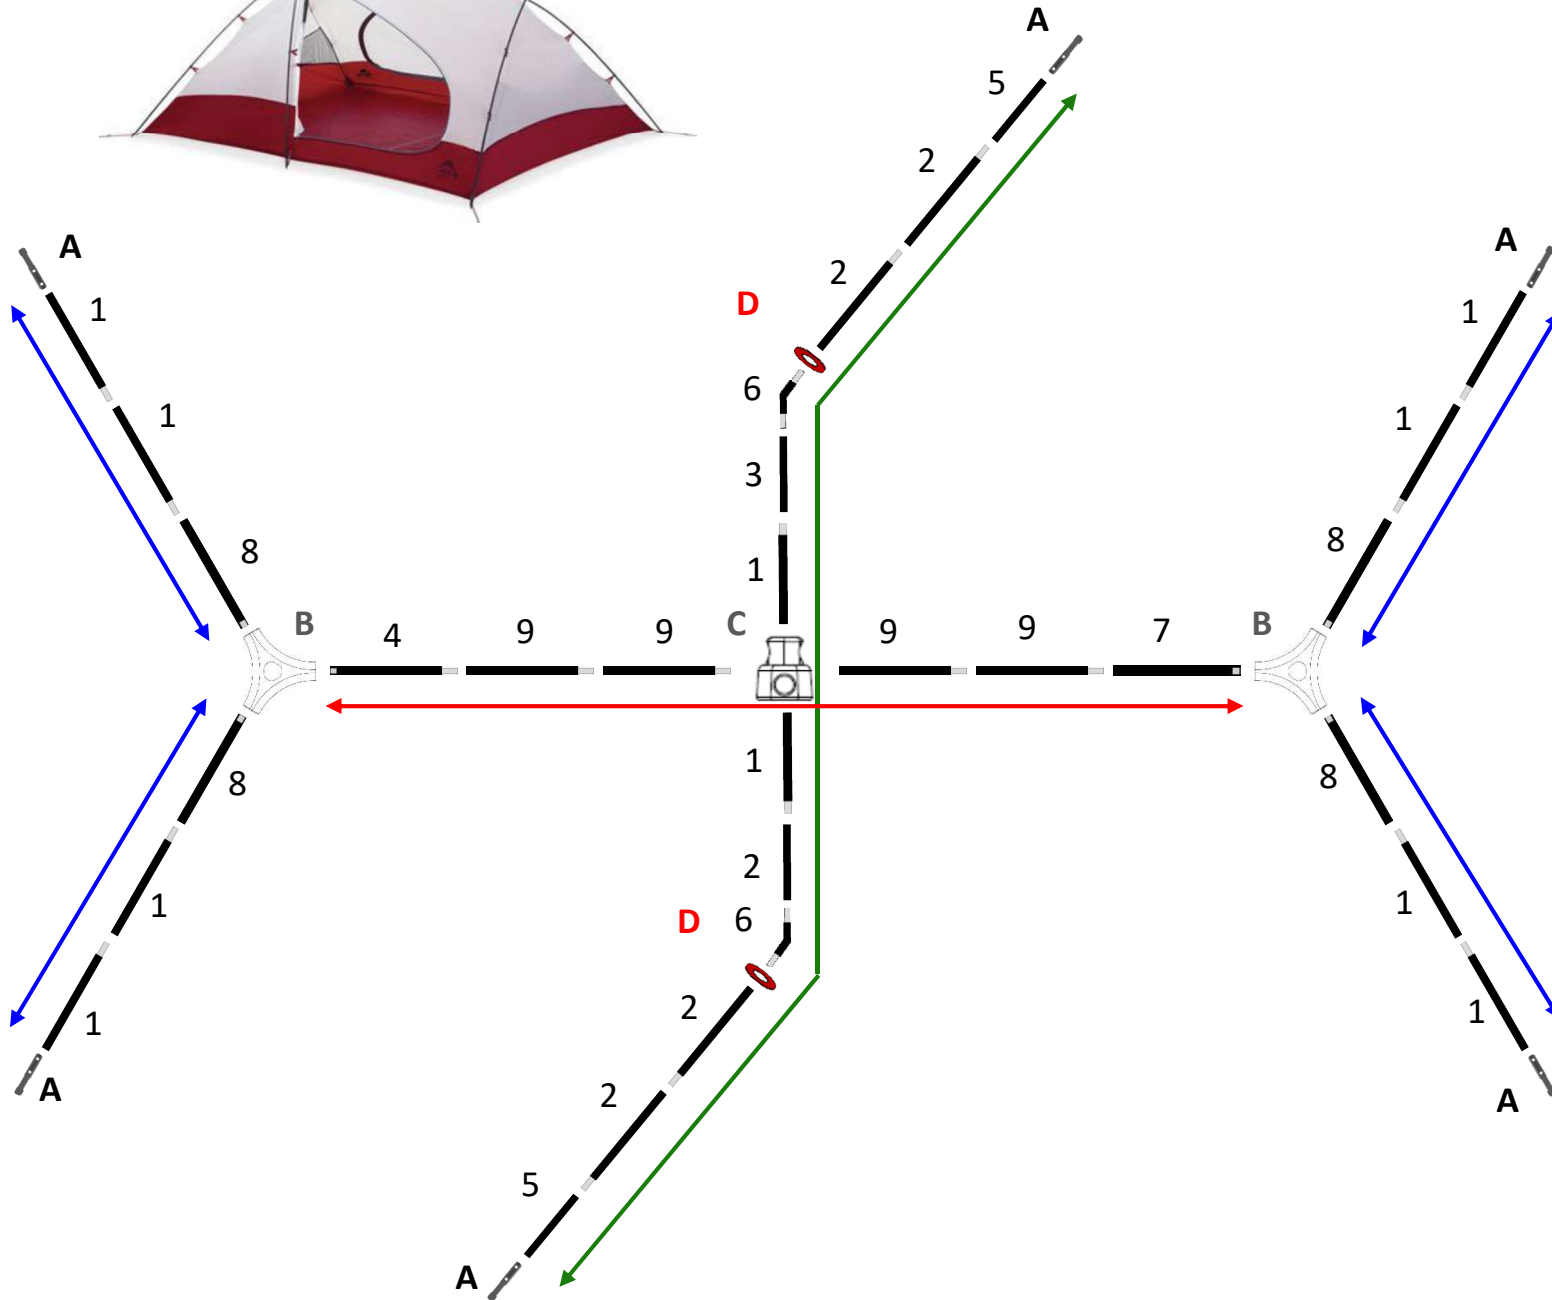

# Access 3 2020

Syclone Set 11379

#	Syclone Pole Segment
1	SYC 16" I
2	SYC 14" I
3	SYC 14"
4	SYC 14" IFI
5	SYC 10"
6	145° Arch
7	SYC 14" FI
8	SYC 16" FI
9	SYC 12" I

Section	Shock Cord
Ridge	7'
Spreader	11.5'
Legs x2	8'

Total: 34.5'

Letter	Part
A	Delrin End Tip
B	Tri Hub
C	Swivel Hub
D	Washer

CASCADE DESIGNS  
WARRANTY & REPAIRS