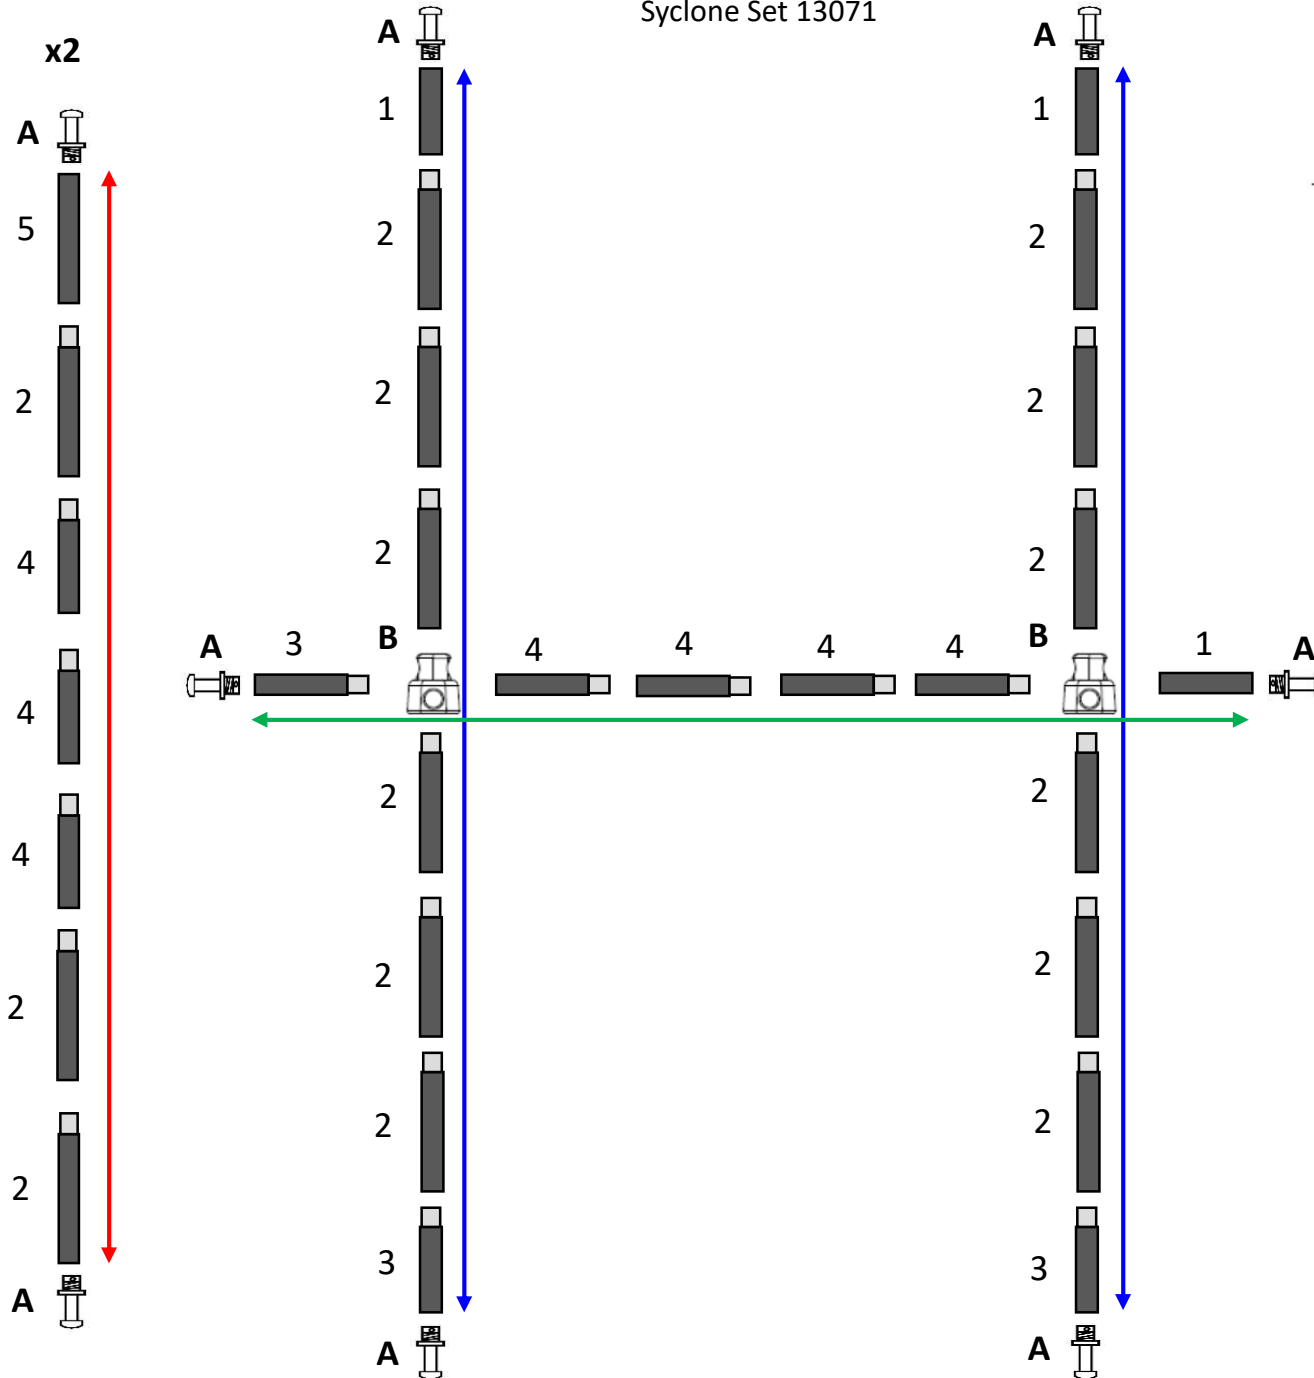

Papa Hubba NX 2019

Syclone Set 13071

#	SYCLONE MAX Pole Segment
1	SYCMAX 14"
2	SYCMAX 18" I
3	SYCMAX 14" I
4	SYCMAX 15" I
5	SYCMAX 18"

Letter	Part
A	Aluminum End Tip
B	Swivel Hub

Section	Shock Cord
Ridge	7.5'
Spreader x2	11.5
Side Poles x2	10'

Total: 50'