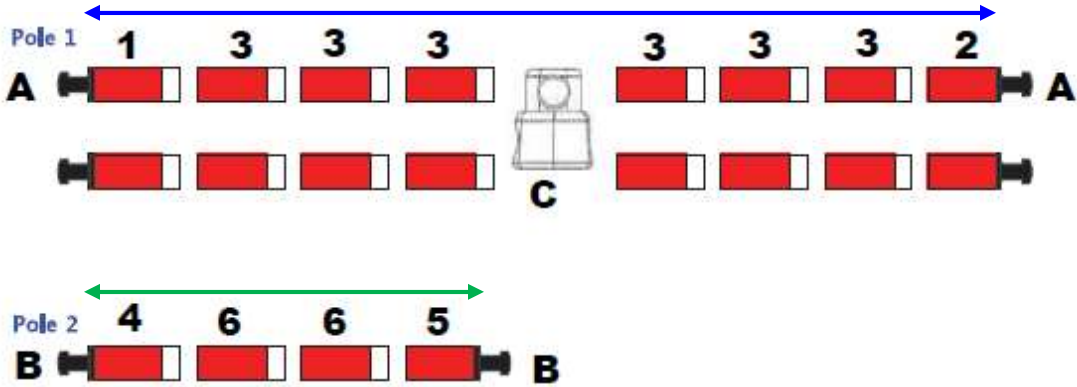

# Zoic 3 2020

Pole Set 13051

#	Pole Segment
1	PF9.63 x 480mm Insert
2	PF9.63 x 480mm Insert
3	PF9.63 x 500mm Insert
4	PF11 x 335mm Insert
5	PF11 x 335mm
6	PF11 x 480mm Insert

Letter	Part
A	Plastic End Tip –Black 9.02mm
B	Plastic End Tip –Black 11mm
C	Swivel Hub 72-584

Section	Shock Cord
Ridge x2	13'
Spreader	5.5'
<b>Total</b>	<b>31.5'</b>