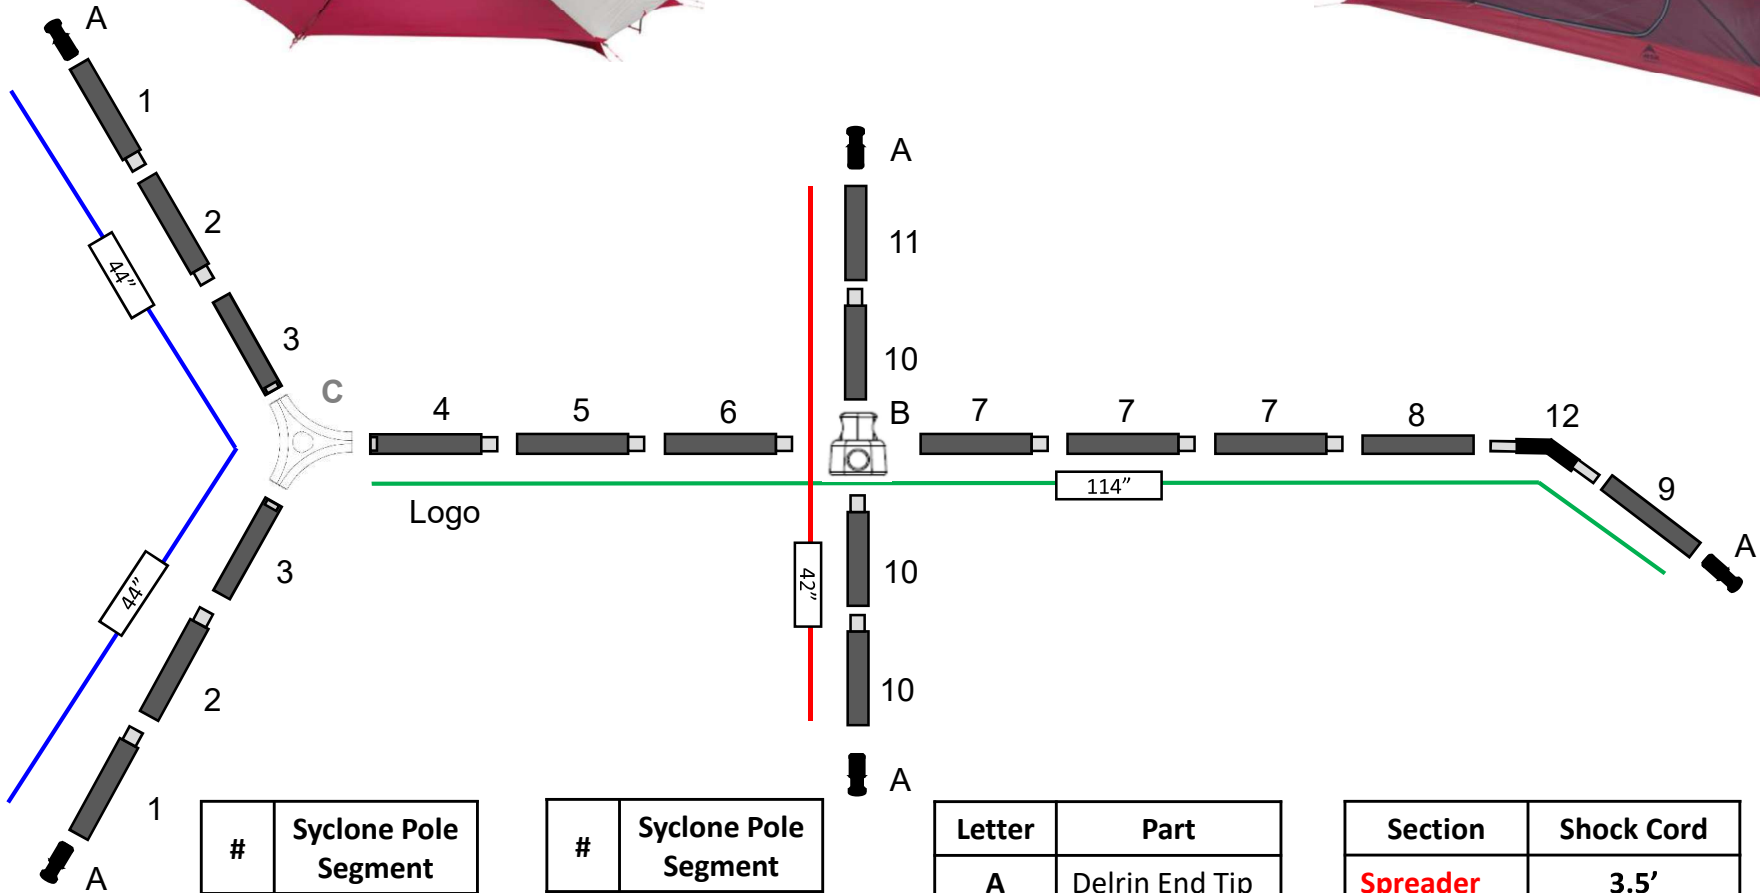

FREELITE 3 2019

Syclone Pole Set 10388

#	Syclone Pole Segment
1	SYC 15" I
2	SYC 14" I
3	SYC 15" FI
4	SYC 13" IFI
5	SYC 12" I
6	SYC 13" I

#	Syclone Pole Segment
7	SYC 15" I
8	SYC 15"
9	SYC 14"
10	SYC 11" I
11	SYC 9.5"
12	160° Arch

Letter	Part
A	Delrin End Tip
B	Swivel Hub
C	Tri Hub

Section	Shock Cord
Spreader	3.5'
Ridge	9.5'
Legs	7.5'

Total: 20.5'