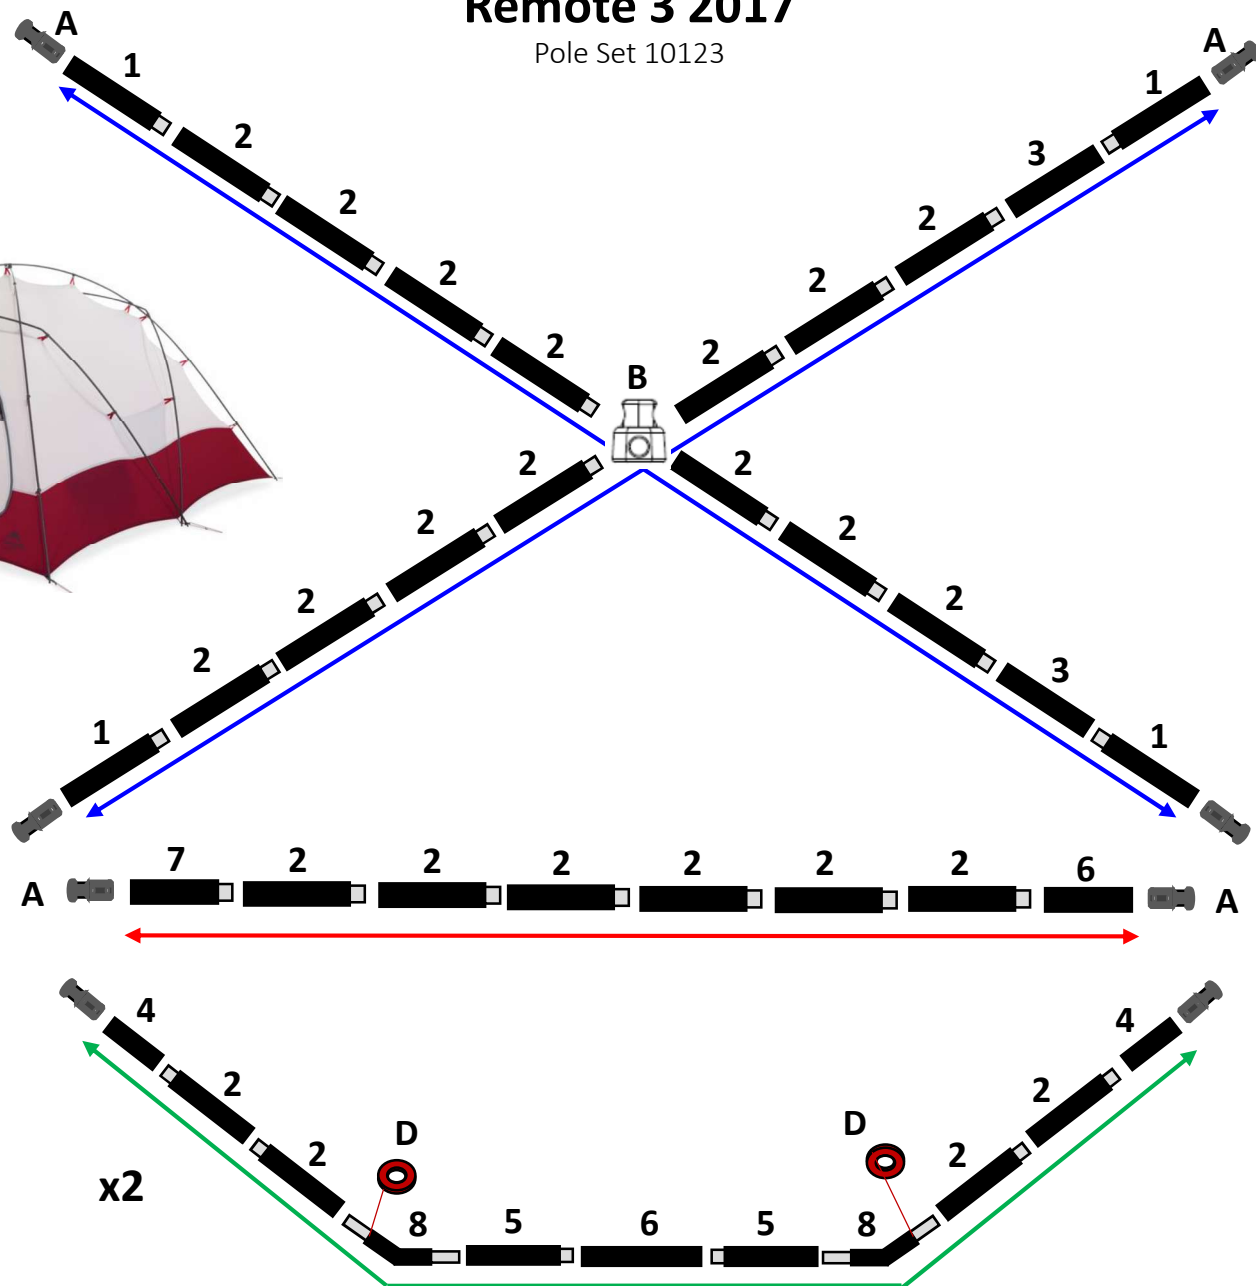

Remote 3 2017

Pole Set 10123

#	Syclone Pole Segment
1	SYC 10" I
2	SYC 17" I
3	SYC 17"
4	SYC 11"
5	SYC 13" I
6	SYC 11.5"
7	SYC 11.5" I
8	145° Arch

Letter	Part
A	Delrin End Tip
B	Swivel Hub
C	Washer

Segment	Shock Cord
Vestibule	10'
Spreader x2	11'
Ridge/Legs x2	13'

Total: 58'