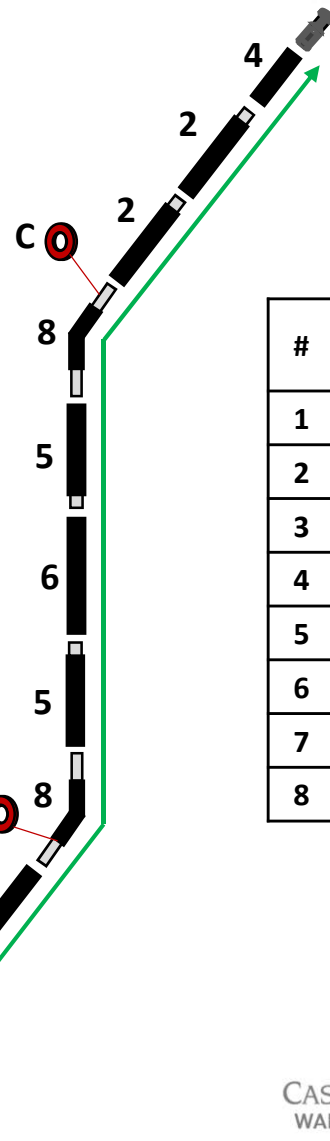

# Remote 2 2017

Syclone Set 10119

#	Syclone Pole Segment
1	SYC 14" I
2	SYC 15" I
3	SYC 15"
4	SYC 11"
5	SYC 13" I
6	SYC 17"
7	SYC 17" I
8	145° Arch

Letter	Part
A	Delrin End Tip
B	Swivel Hub
C	Washer

Segment	Shock Cord
Vestibule	11.5'
Spreader	10.5'
Ridge/Legs x2	12'

Total: 46'