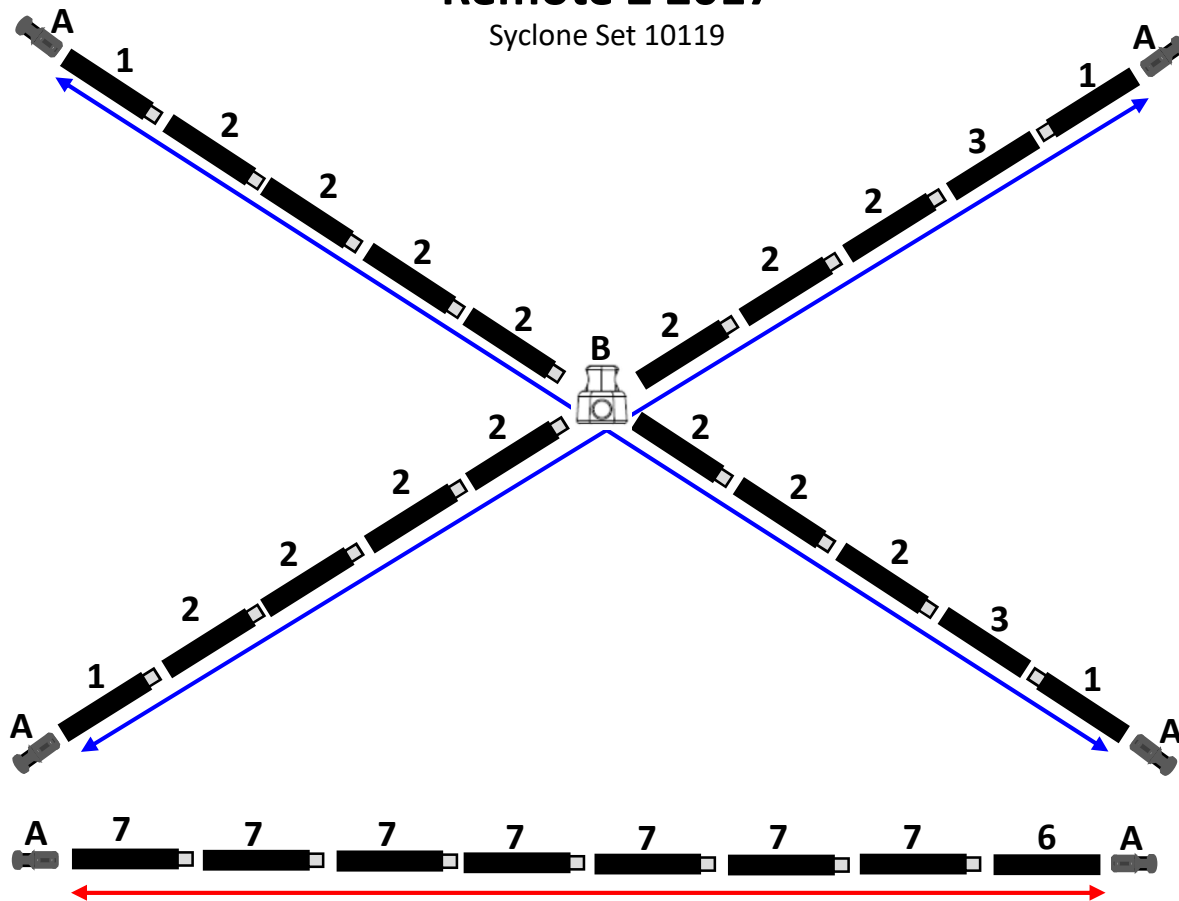

# Remote 2 2017

Syclone Set 10119

#	Syclone Pole Segment
1	SYC 14" I
2	SYC 15" I
3	SYC 15"
4	SYC 11"
5	SYC 13" I
6	SYC 17"
7	SYC 17" I
8	145° Arch

Letter	Part
A	Delrin End Tip
B	Swivel Hub
C	Washer

Segment	Shock Cord
Vestibule	11.5'
Spreader	10.5'
Ridge/Legs x2	12'

Total: 46'