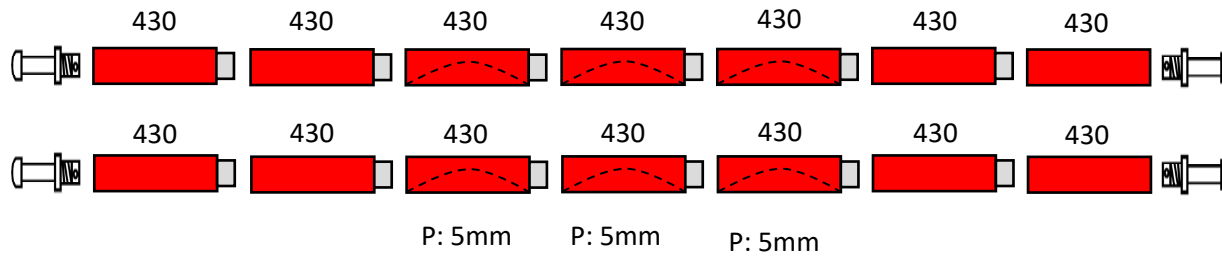

## YUNAN POLE DETAILS

9.63mm OD

Color: YT 322 RED EF

Press-Fit End Inserts

Aluminum End Tips

Segment	Shock Cord
Ridge x2	10'

Total: 20'

CASCADE DESIGNS  
WARRANTY & REPAIRS