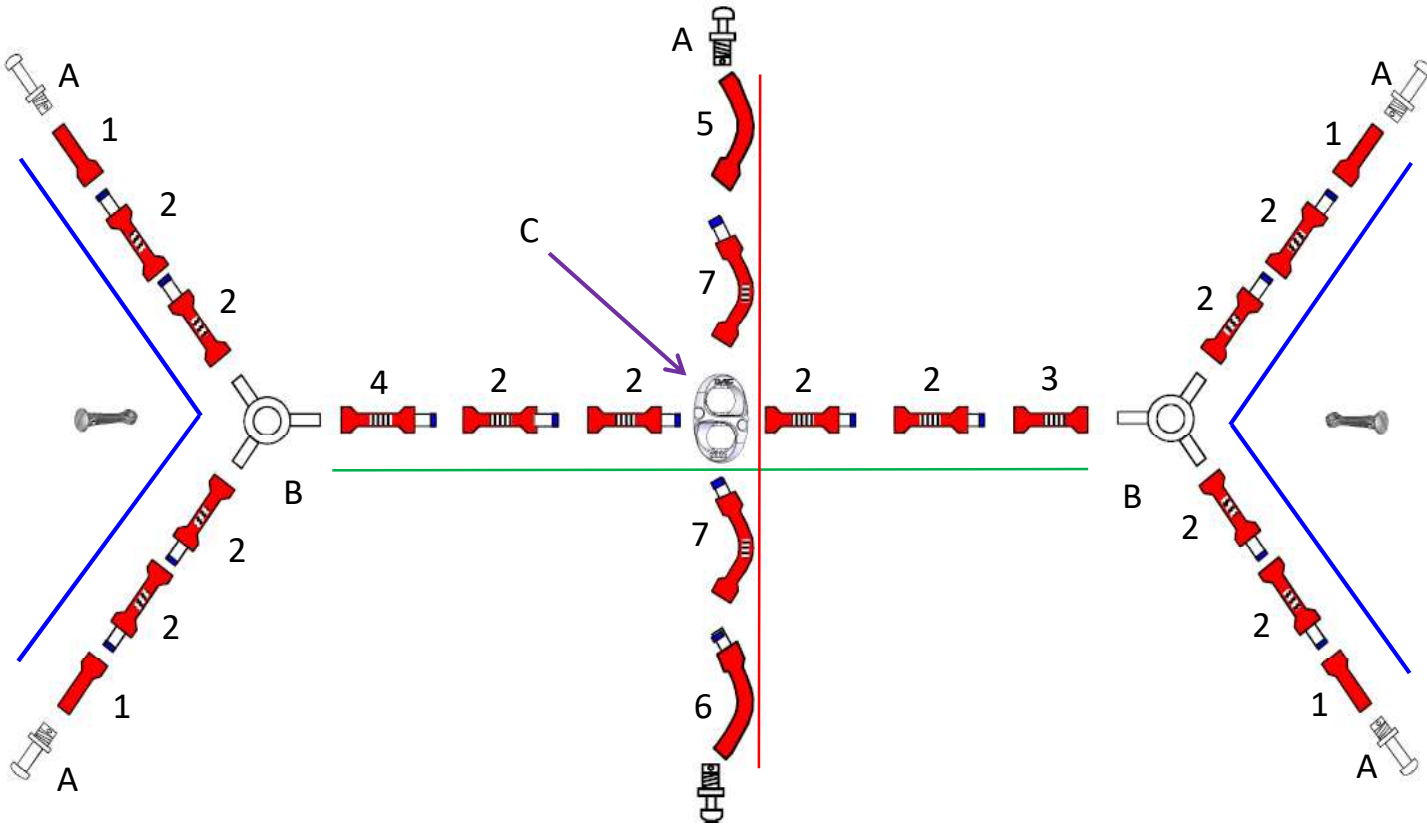

# Hubba Hubba NX 2014

Pole Set 02753

#	Pole Segment
1	NFL9.3 x 250mm
2	NFL9.3 x 360mm I
3	NFL9.3 x 400mm
4	NFL9.3 x 400mm I
5	NFL9.3 x 274mm P:3mm
6	NFL9.3 x 274mm I P:3mm
7	NFL9.3 x 360mm I P:5mm

Letter	Part
A	Screwlock Tip
B	Sunflower Hub
C	Swivel Hub
D	Sunflower Cap

Section	Shock Cord
Ridge	7.5'
Legs x 2	6.5'
Spreader	4'

Total: 24'

CASCADE DESIGNS  
WARRANTY & REPAIRS