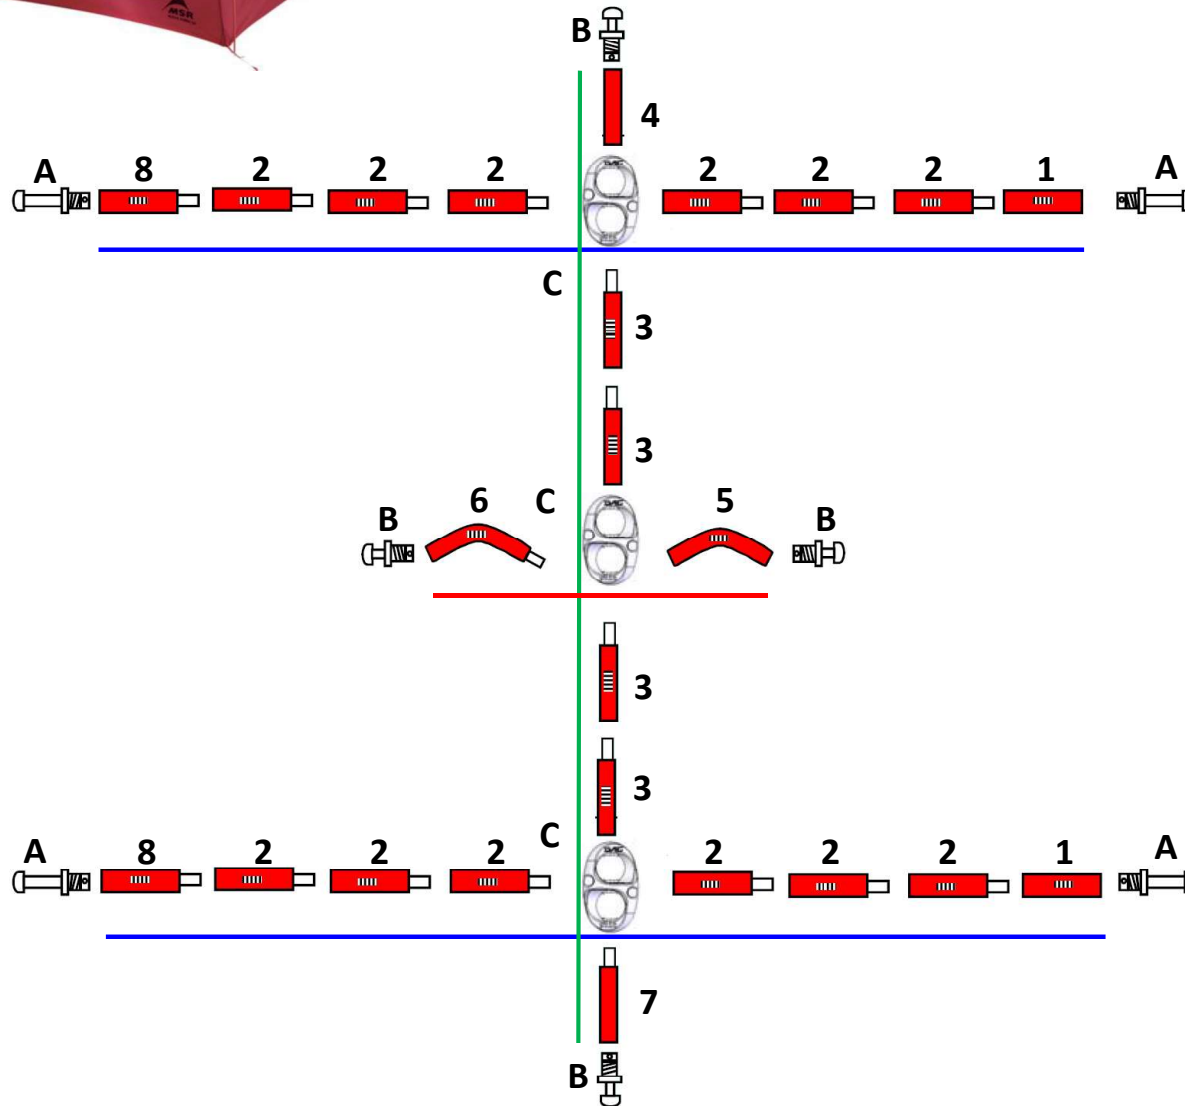

Mutha Hubba NX 2016

Pole Set 09481

#	Pole Segment
1	PF9 x 330mm
2	PF9 x 410mm I
3	PF9.5 x 465mm I
4	PF9.5 x 203mm
5	PF9 x 410mm P:10
6	PF9 x 410mm I P:10
7	PF9.5 x 203mm I
8	PF9 x 330mm I

Letter	Part
A	Screwlock Tip
B	Screwlock Tip (short)
C	Swivel Hub

Section	Shock Cord
Ridge	8'
Spreader	3'
Side Poles x2	11'

Total: 33'

CASCADE DESIGNS
WARRANTY & REPAIRS