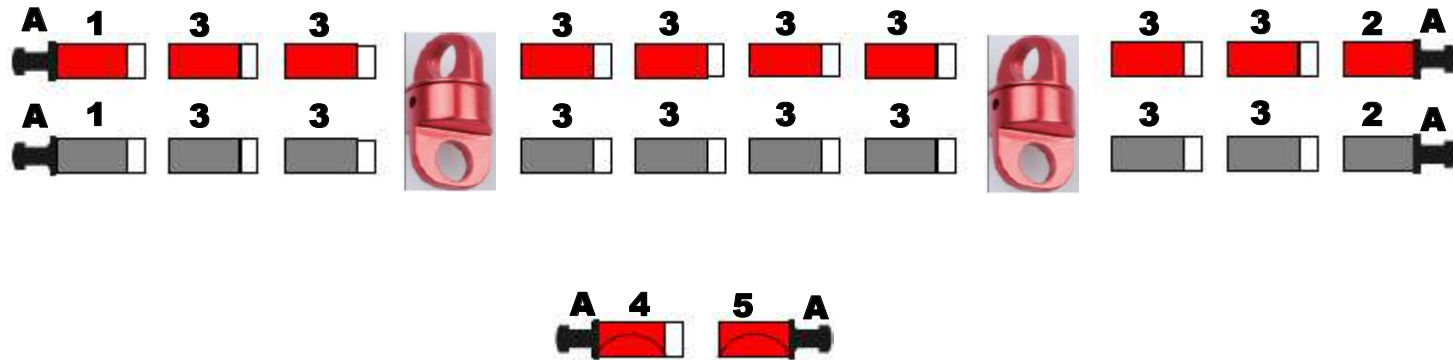

Elixir 1 2017

Pole Set 10656

#	Pole Segment
1	PF8.5 x 200mm Insert
2	PF8.5 x 200mm
3	PF8.5 x 405mm Insert
4	PF8.5 x 400mm Insert P
5	PF 8.5 x 400mm P

Letter	Part
A	Plastic End Tip – black 11mm
B	Swivel Hub 8.5mm

Section	Shock Cord
Ridge x2	12'
Spreader	2.5'

Total 26.5'